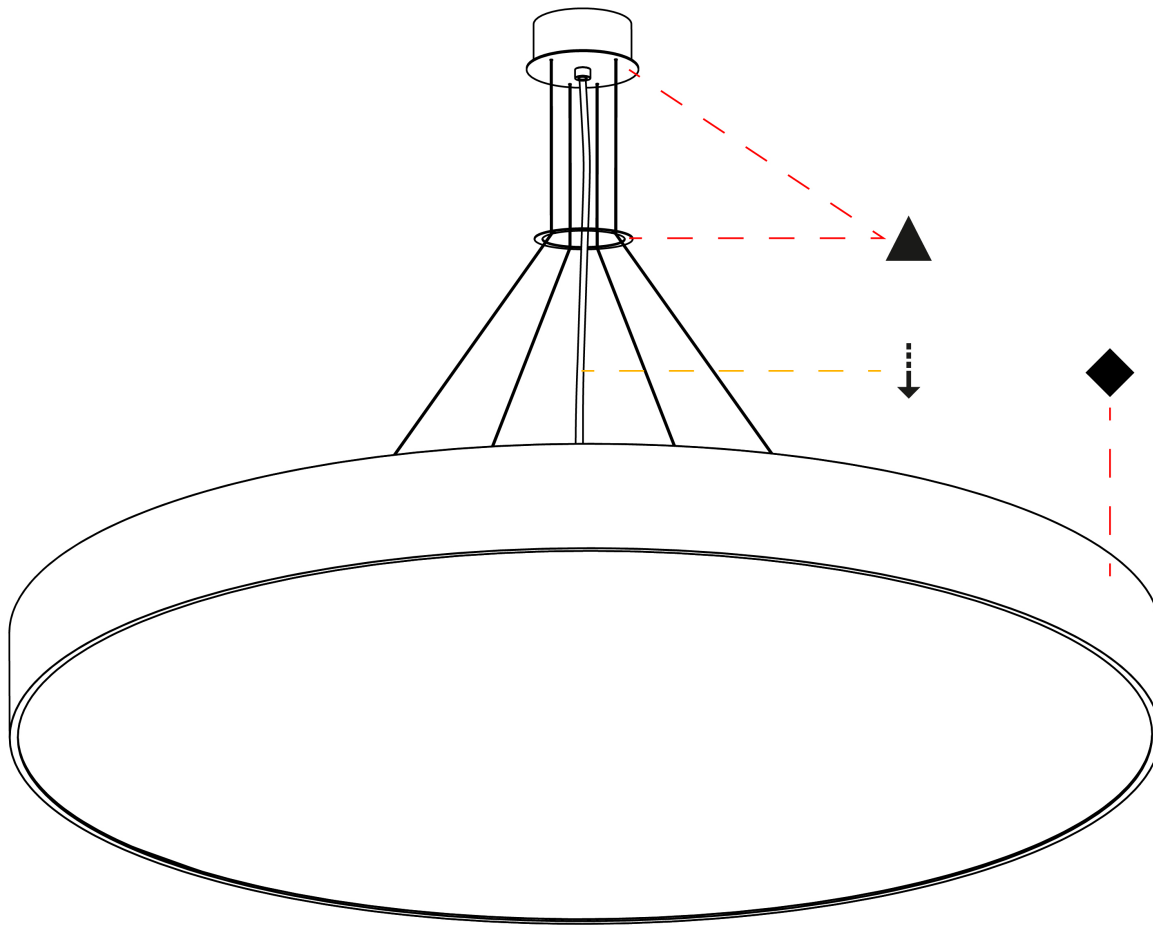

SIGN SUSPENSION

A30356-

PROJECT	_____
TYPE	_____
SPECIFIER	_____
QUANTITY	_____
DATE	_____

A

PROJECT
TYPE
SPECIFIER
QUANTITY
DATE

SIGN SURFACE

A3C028-

base number	LED Dimming	Color Temperature	Finishes (Diamond)
-------------	-------------	-------------------	--------------------